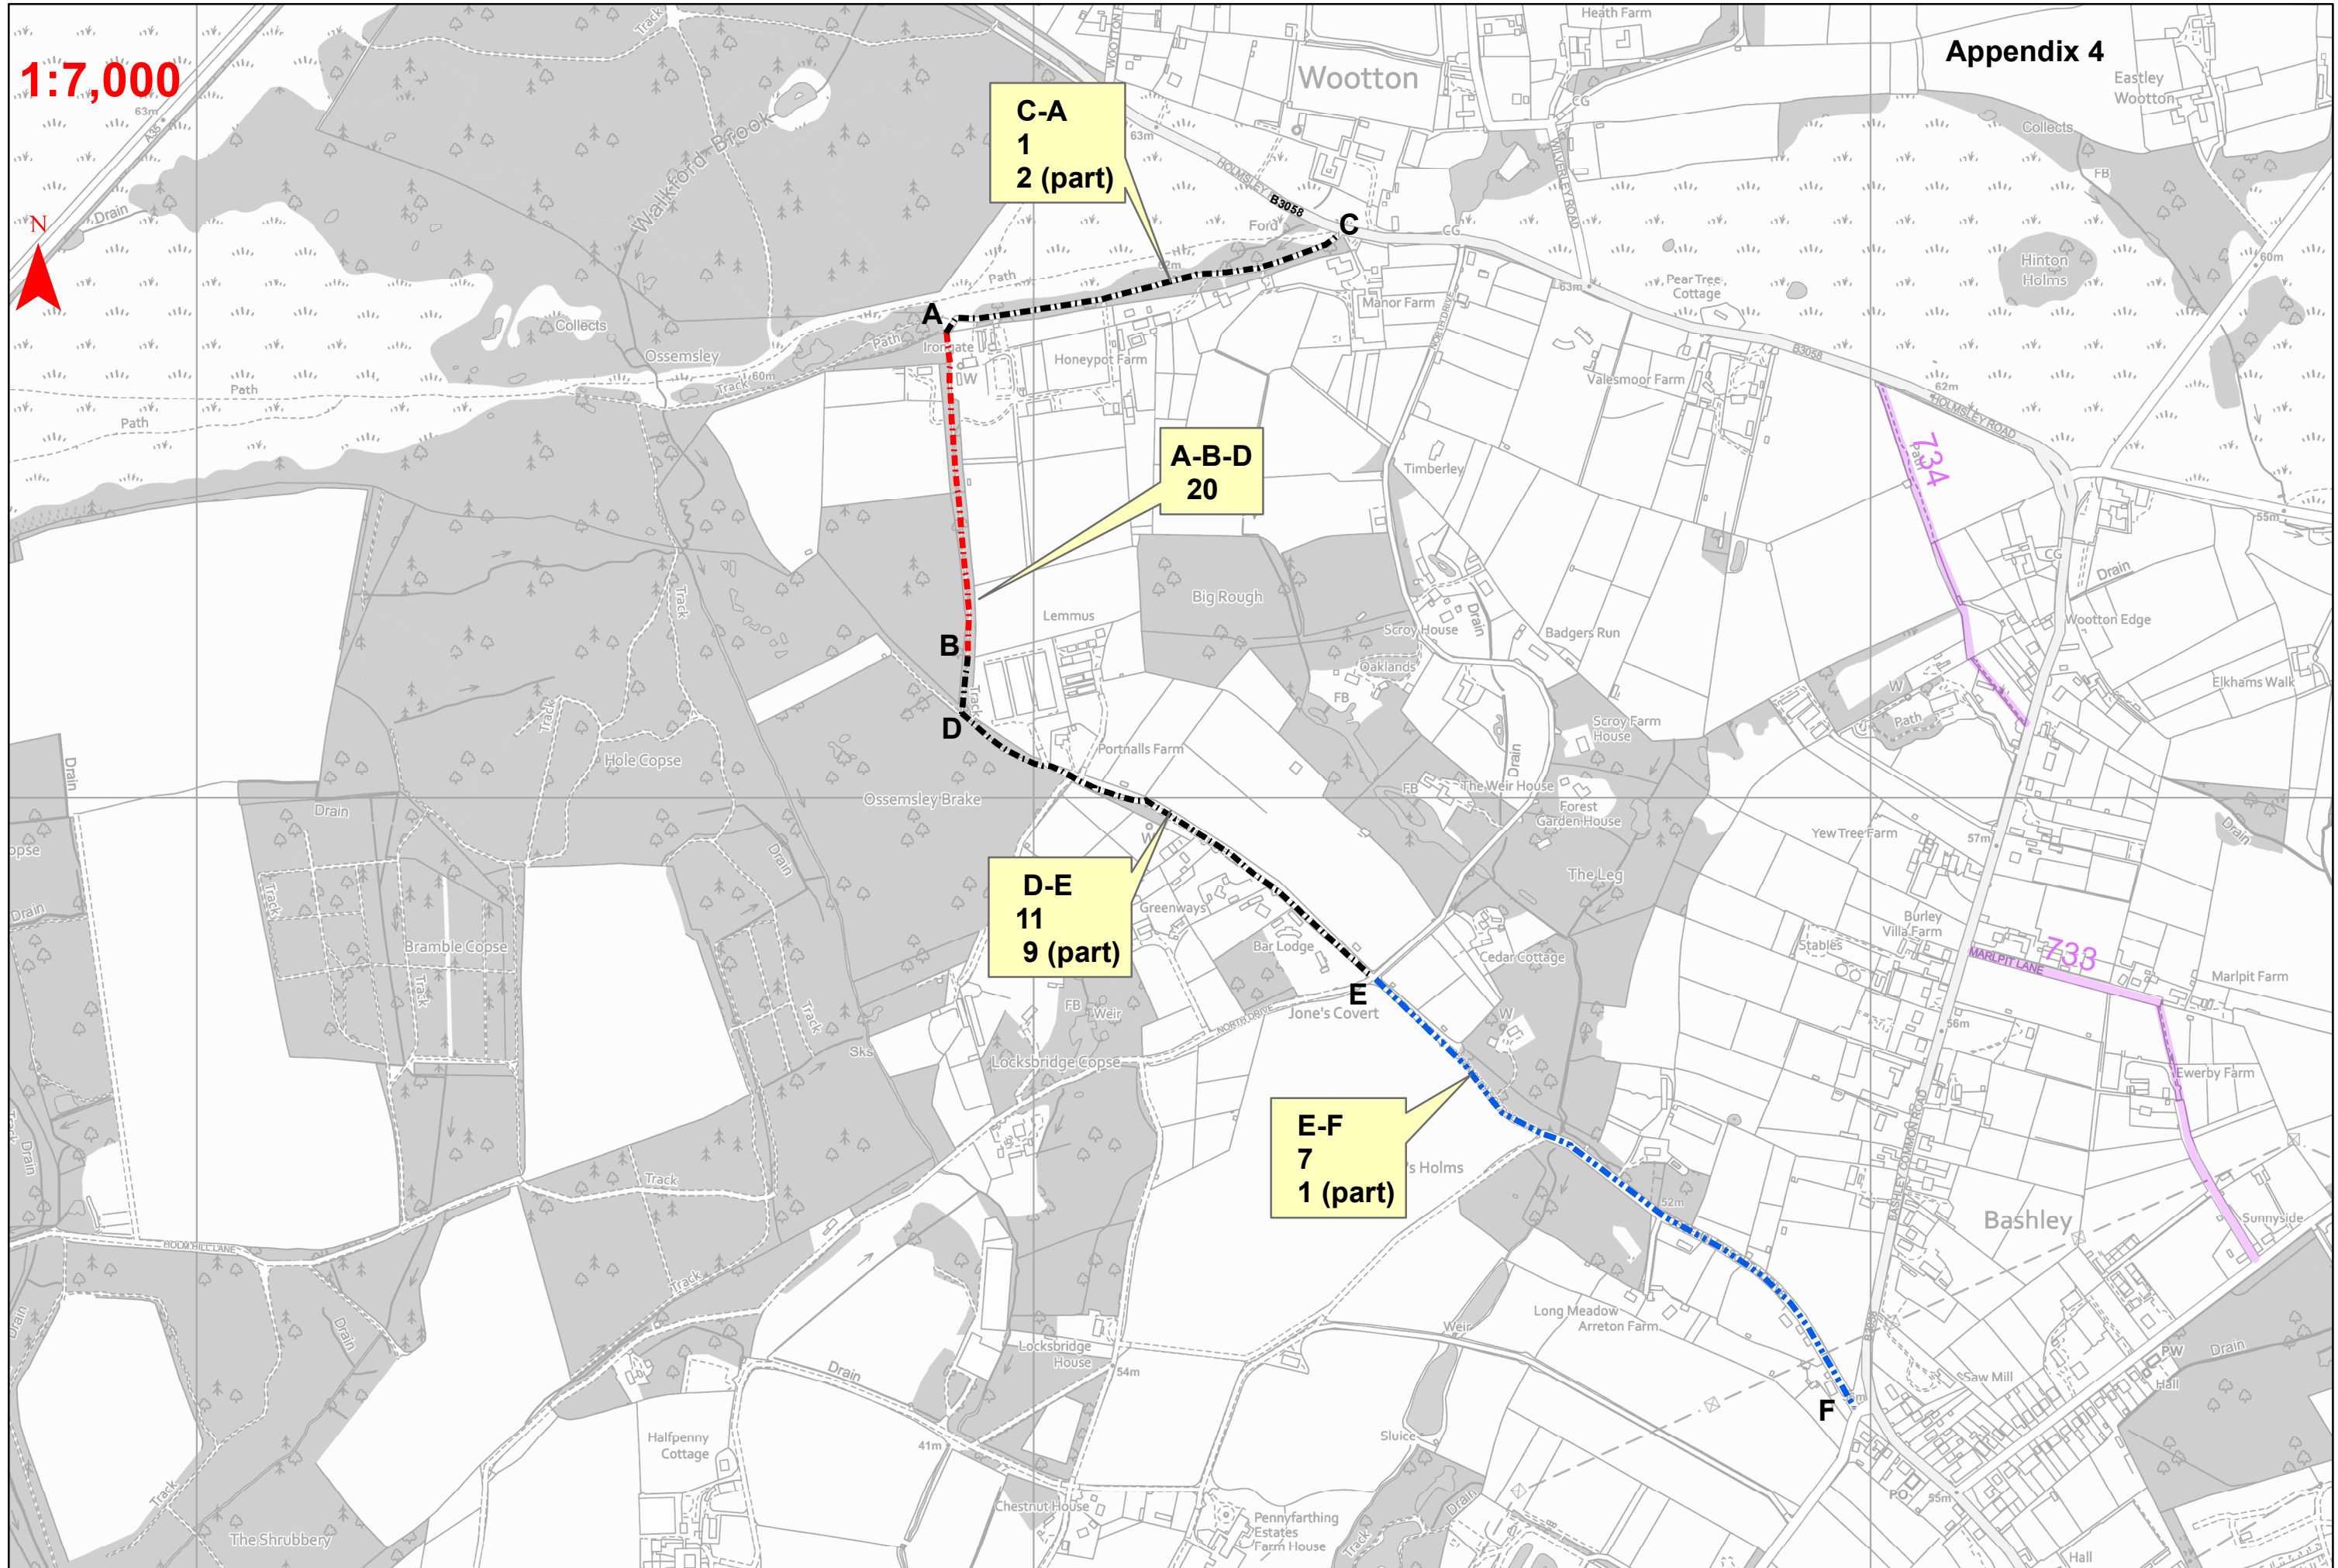

1:7,000

Path at Portnalls Farm claimed 

Other paths used for access or shown on user maps 

Existing public rights of way 

Number of Users on paths 

This map is reproduced from Ordnance Survey material with the permission of Ordnance Survey on behalf of the Controller of Her Majesty's Stationery Office © Crown copyright. Unauthorised reproduction infringes Crown copyright and may lead to prosecution or civil proceedings. HCC 100019180 2020